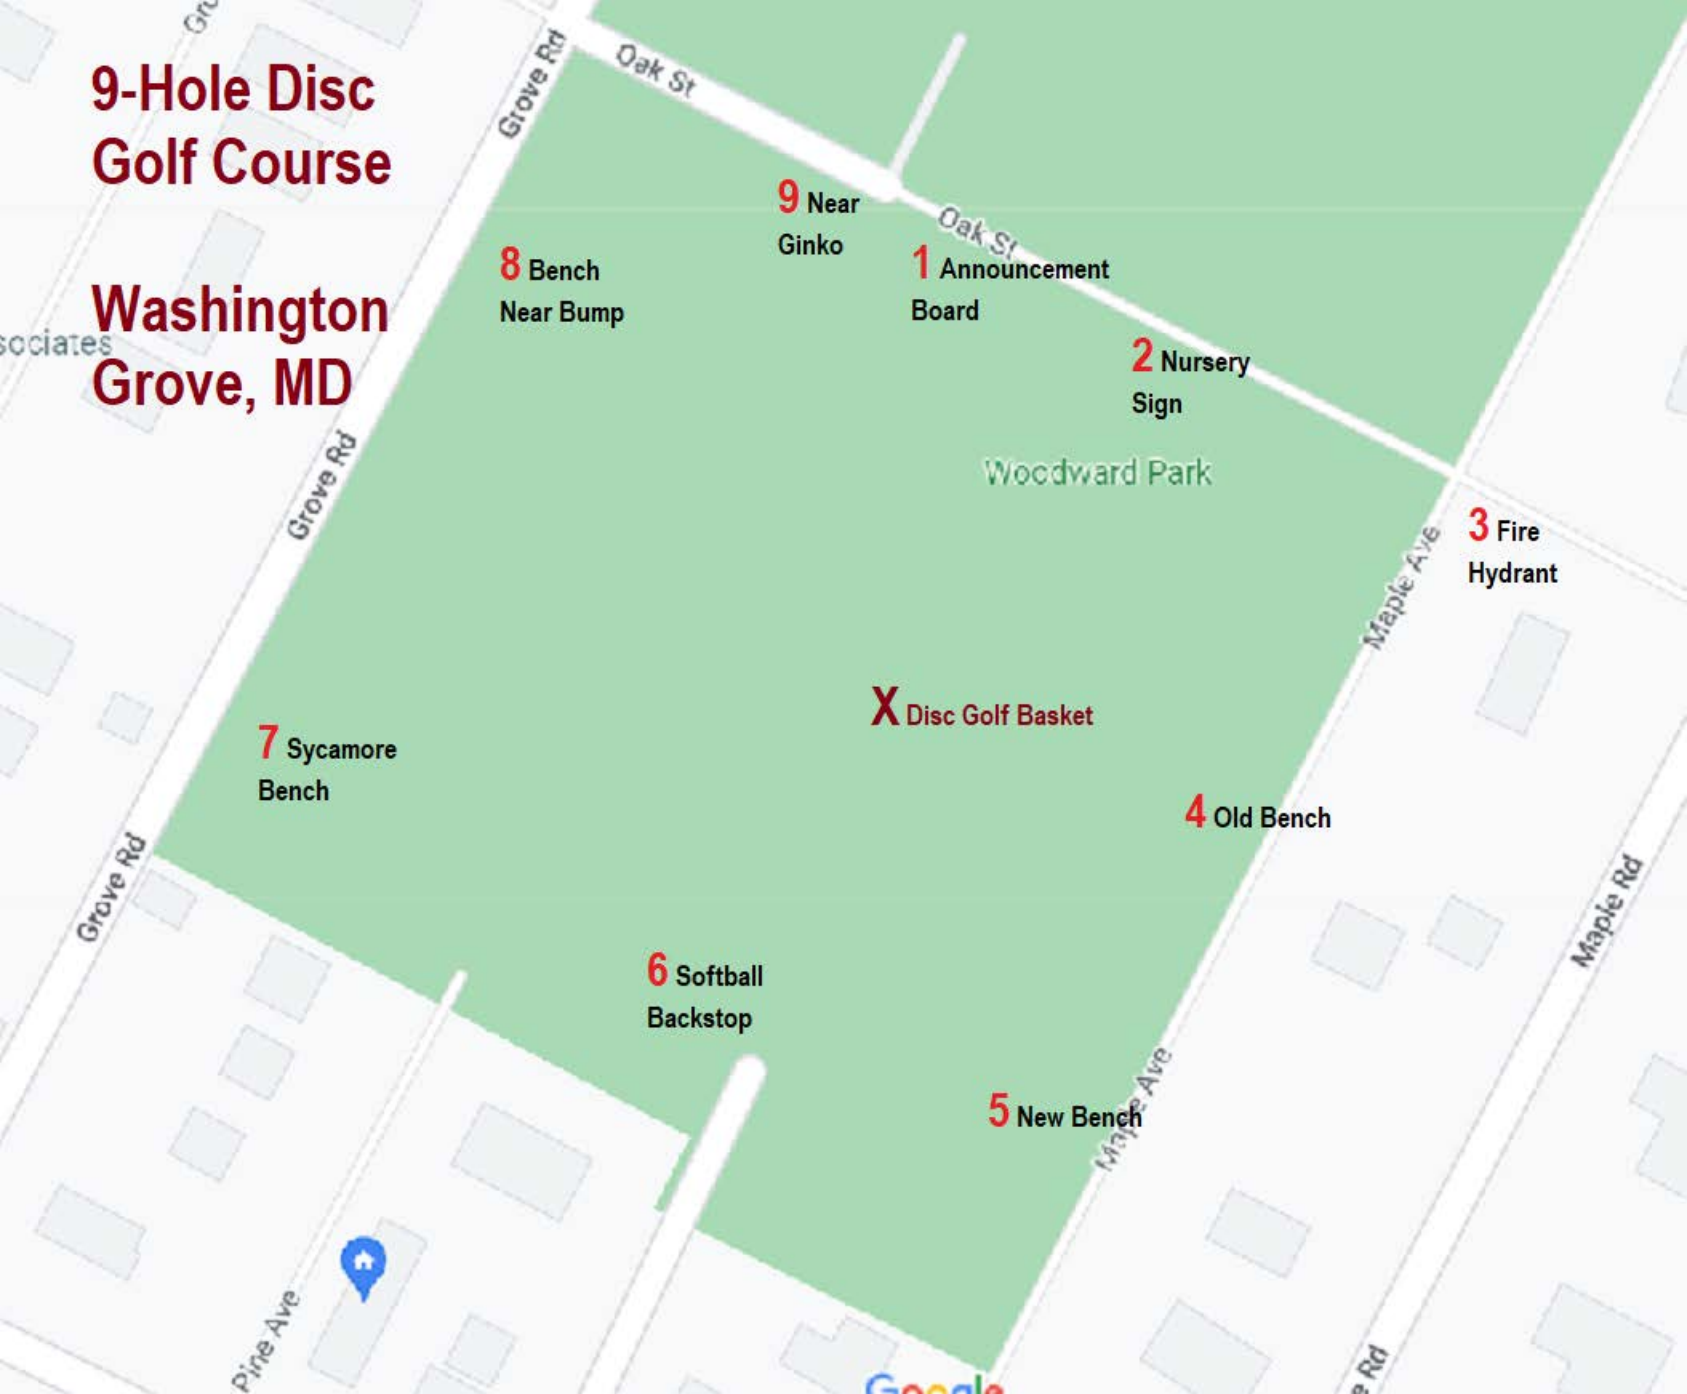

9-Hole Disc Golf Course

Washington Grove, MD

8 Bench
Near Bump

9 Near
Ginko

1 Announcement
Board

2 Nursery
Sign

Woodward Park

3 Fire
Hydrant