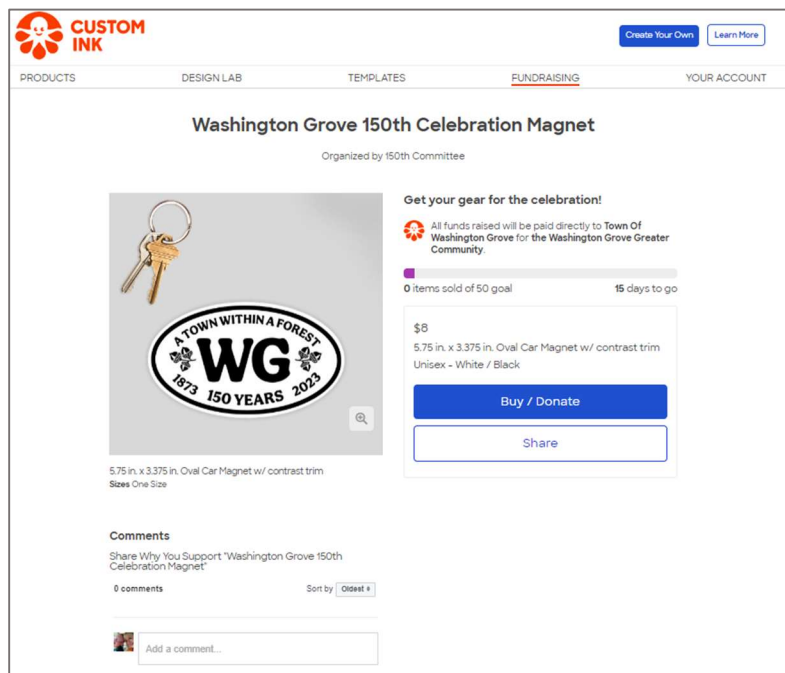

How to Order Washington Grove 150th Celebration Tees, Hats and Car Magnets

Go to <https://www.customink.com/fundraising/150th> on the web or on a mobile device.

Select an item by clicking on the picture. If you order two or three different TYPES of items, (not sizes) you will need to return to this page to click on the different items.