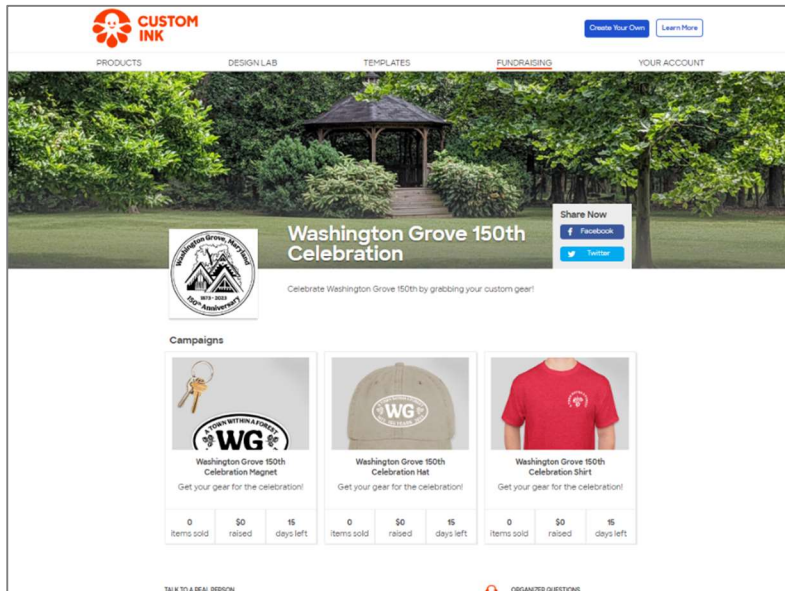

How to Order Washington Grove 150th Celebration Tees, Hats and Car Magnets

Go to <https://www.customink.com/fundraising/150th> on the web or on a mobile device.

Select an item by clicking on the picture. If you order two or three different TYPES of items, (not sizes) you will need to return to this page to click on the different items.

VISIT YOUR STORE
Rockville, MD

TALK TO A REAL PERSON
855-631-0850

CHAT WITH A REAL PERSON
Chat Now

Products Shipping Payment

Washington Grove 150th Celebration Hat

1. Select your products or make a donation